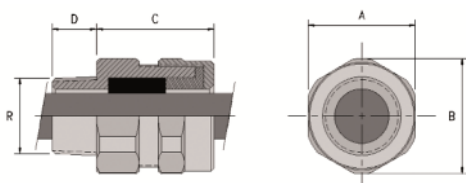

Ex II 2 GD Ex db IIC T6

1-10
DALI

EMERGENCY
1h/3h

IECEx Certificate Number:
IECEx INE 21.0025X