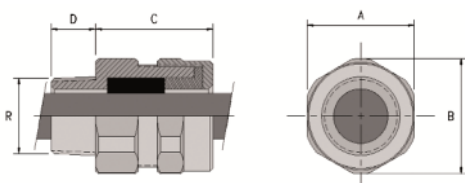

Ex II 2 GD Ex db IIC T6

1-10
DALI

EMERGENCY
1h/3h

IECEx Certificate Number:
IECEx INE 21.0025X